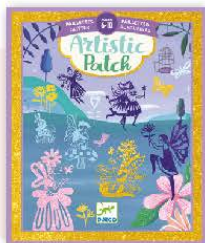

15,95 €

Ref. 39435  
Artistic Diams  
Mytical Creatures.

+ 7 a

16,50 €

Ref. 39482  
Artistic aqua  
campestres.

+ 6 a

13,90 €

Ref. 39464  
Artistic  
Patch Hadas.