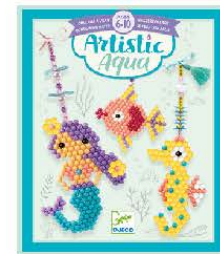

16,50 €

Ref. 39483
Artistic aqua
marinos.

+ 6 a